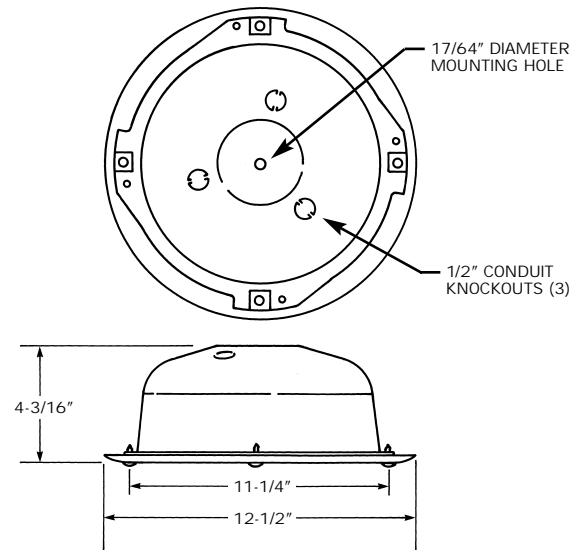

MODEL NO.	ST4-EP8 ST4-EM8	SDT4-EP8 SDT4-EM8
SPEAKER Magnet, ceramic Cone Sensit. SPL, (1W1/M) Response (Hz)	8" Round 5 oz. Dual 96dB 40-18K	8" Round 10 oz. Dual 100 dB 40-19K
TRANSFORMER Power taps, watts Freq. response (Hz)	25/70 volt 4, 2, 1, 0.5 80-20K	25/70 volt 4, 2, 1, 0.5 80-20K