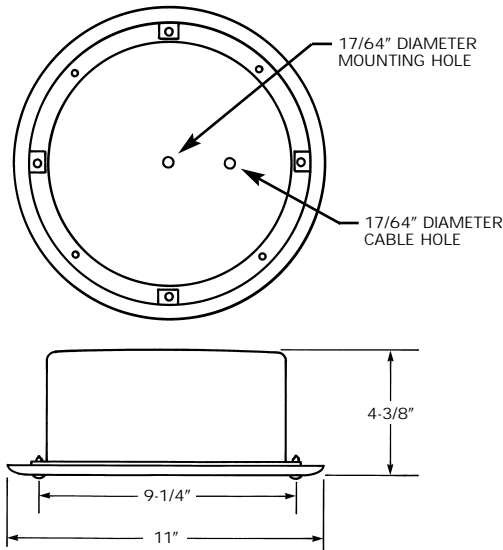

MODEL NO.	ST4-EP8 ST4-EM8	SDT4-EP8 SDT4-EM8
SPEAKER Magnet, ceramic Cone Sensit. SPL, (1W1/M) Response (Hz)	8" Round 5 oz. Dual 96dB 40-18K	8" Round 10 oz. Dual 100 dB 40-19K
TRANSFORMER Power taps, watts Freq. response (Hz)	25/70 volt 4, 2, 1, 0.5 80-20K	25/70 volt 4, 2, 1, 0.5 80-20K