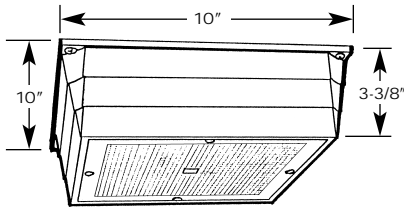

FD8 Series

- Double enclosure volume for full pleasing sound with music and paging.
- Baffle/enclosure made of UV stabilized, high impact grade polystyrene, injection molded by Fourjay for quality assurance.
- Ceiling white color, paintable surface.
- Enclosure top pre-drilled for cable and installation fasteners.
- Speaker/transformer assembled to baffle and tested at the Fourjay factory.
- Special fasteners speed field assembly.

Fast installation: Secure **FB8** or **FD8** to ceiling rib with screws or to a beam with a mounting kit option listed below.

KBD Beam Clip Kit. Contains (2) T-nuts and (2) beam clips. (1) kit required.

KBC123 Beam Clamp Kit. (2) kits required.

KBJ123 Bar Joist Kit. (2) kits required.

KTG123 Toggle Bolt Kit. (2) kits required.

MODEL NO.	ST4-FB8 ST4-FD8	SDT4-FB8 SDT4-FD8
SPEAKER Magnet, ceramic Cone Sensit. SPL, (1W/1M) Response (Hz)	8" Round 5 oz. Dual 96dB 40-18K	8" Round 10 oz. Dual 100 dB 40-19K
TRANSFORMER Power taps, watts Freq. response (Hz)	25/70 volt 4, 2, 1, 0.5 80-20K	25/70 volt 4, 2, 1, 0.5 80-20K