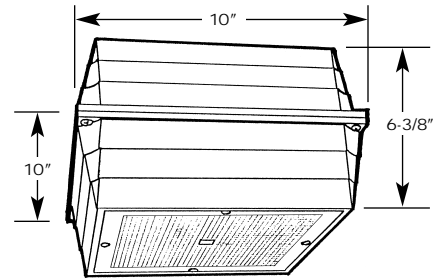

FD8 Series

- Double enclosure volume for full pleasing sound with music and paging.
- Baffle/enclosure made of UV stabilized, high impact grade polystyrene, injection molded by Fourjay for quality assurance.
- Ceiling white color, paintable surface.
- Enclosure top pre-drilled for cable and installation fasteners.
- Speaker/transformer assembled to baffle and tested at the Fourjay factory.
- Special fasteners speed field assembly.

Fast installation: Secure **FB8** or **FD8** to ceiling rib with screws or to a beam with a mounting kit option listed below.

KBD Beam Clip Kit. Contains (2) T-nuts and (2) beam clips. (1) kit required.

KBC123 Beam Clamp Kit. (2) kits required.

KBJ123 Bar Joist Kit. (2) kits required.

KTG123 Toggle Bolt Kit. (2) kits required.

MODEL NO.	ST4-FB8 ST4-FD8	SDT4-FB8 SDT4-FD8
SPEAKER Magnet, ceramic Cone Sensit. SPL, (1W/1M) Response (Hz)	8" Round 5 oz. Dual 96dB 40-18K	8" Round 10 oz. Dual 100 dB 40-19K
TRANSFORMER Power taps, watts Freq. response (Hz)	25/70 volt 4, 2, 1, 0.5 80-20K	25/70 volt 4, 2, 1, 0.5 80-20K